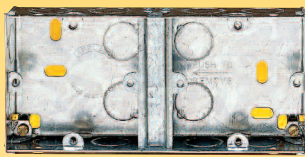

APPLEBY STOCKIST

SB615

SB655

SB665

SB636

SB604 Fitted

SB619

SB631

SS270

SS170

Product Code	Description
SB604	Flush Steel box accessory Connectors for coupling 25mm or 35mm
SB615	Flush Steel box - 1 gang 35mm
SB625	Flush Steel box - 2 gang 35mm
SB623	Flush Steel box - 1 gang 16mm
SB665	Flush Steel box - 2 gang 25mm
SB655	Flush Steel box - 1 gang 35mm
SB636	Flush Steel box - 2 gang 35mm
SB676	Flush Steel box - 2 gang 25mm
SB618	Flush Steel box - 1 gang 47mm
SB628	Flush Steel box - 2 gang 47mm
SB619	Dry Lining box - 1 gang 35mm
SB629	Dry Lining box - 2 gang 35mm
SB631	Dry Lining box - 2 gang 47mm
SB632	Dry Lining box - 1 gang 47mm
SS170	Safety Shield Installation Aid - 1 gang 15mm
SS270	Safety Shield Installation Aid - 2 gang 15mm